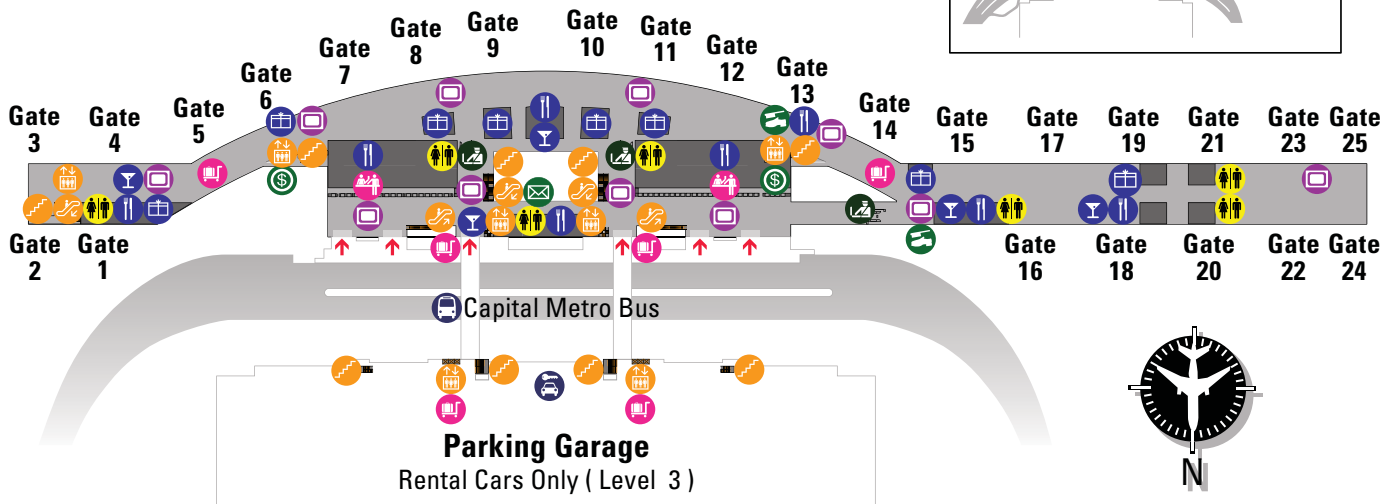

## L E G E N D

General Information	Icon	Retail/Food/Bars	Icon	Airlines	Gates
Entrance & Exit	↑	Retail Stores	🛒	Air Canada	3
Restrooms	🚻	Restaurants	🍴	Delta Air Lines	3, 5 & 6
Elevators	🛗	Cocktail Lounges	🍸	Southwest Airlines	7-12
Escalators	🏃	<b>Ticket &amp; Baggage</b>		American Airlines	13-15, & 17
Stairs	🏃	Ticket Counters	🎫	Continental Airlines	16, 18 & 22
Security	🛡️	Baggage Carts	🧳	JetBlue Airways	19
Flight Information	📺	<b>Services</b>		US Airways	20
<b>Transportation</b>		<b>Icon</b>		United Airlines	21 & 23
Capital Metro Bus	🚌	Shoe Shine Booths	👞	United Express	21 & 23
Rental Cars	🚗	ATMs	💰	Frontier Airlines	24
		Postal Box & Stamps	✉️		