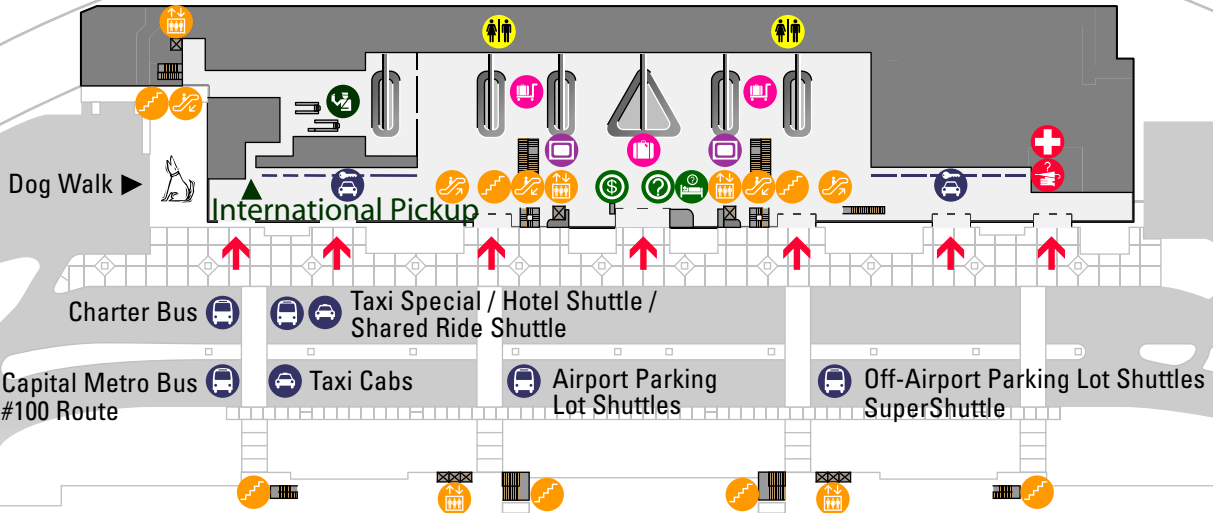

BAGGAGE CLAIM

Parking Garage

Public Parking (Levels 1 & 2)

LEGEND

General Information	Icon	Transportation	Icon
Entrance & Exit	↑	Capital Metro Bus / Shuttles	
Restrooms		Taxi Cabs	
Elevators		Rental Cars	
Escalators		Services	Icon
Stairs		Visitors' Information Center	
Federal Inspection Services		Courtesy Reservation Center	
Lost & Found		ATMs	
First Aid		Ticket & Baggage	Icon
Flight Information		Baggage Claim	
		Baggage Carts	