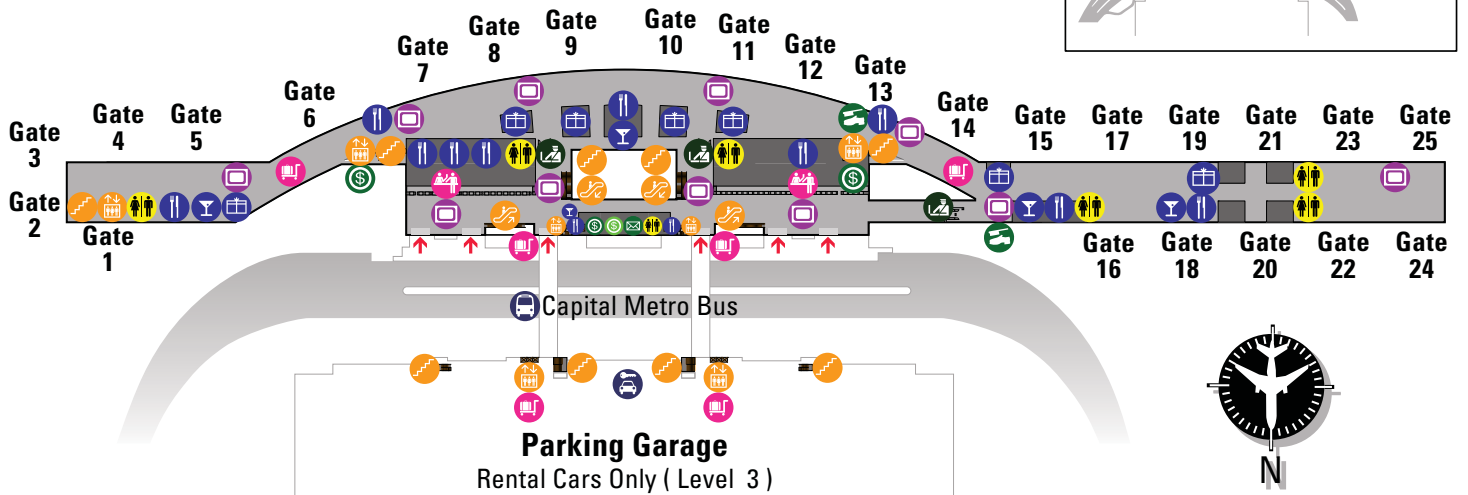

## L E G E N D

General Information	Icon	Retail/Food/Bars	Icon	Airlines	Gates
Entrance & Exit	↑	Retail Stores	🛍️	Delta Air Lines	3, 5, 6
Restrooms	🚻	Restaurants	🍴	Alaska Airlines	5
Elevators	🛗	Cocktail Lounges	🍸	AirTran Airways	7
Escalators	🚶	<b>Ticket &amp; Baggage</b>	<b>Icon</b>	Southwest Airlines	7 to 12
Stairs	🏃	Ticket Counters	🎫	American Airlines	13, 14, 15, 17
Security	🛡️	Baggage Carts	🛒	United Airlines	16, 18, 22, 23, 25
Flight Information	📺	<b>Services</b>	<b>Icon</b>	JetBlue Airways	19
<b>Transportation</b>	<b>Icon</b>	ATMs	🏧	US Airways	20
Capital Metro Bus	🚌	Currency Exchange	💱	Frontier Airlines	24
Rental Cars	🚗	Shoe Shine Booths	👞		
		Postal Box & Stamps	📧		