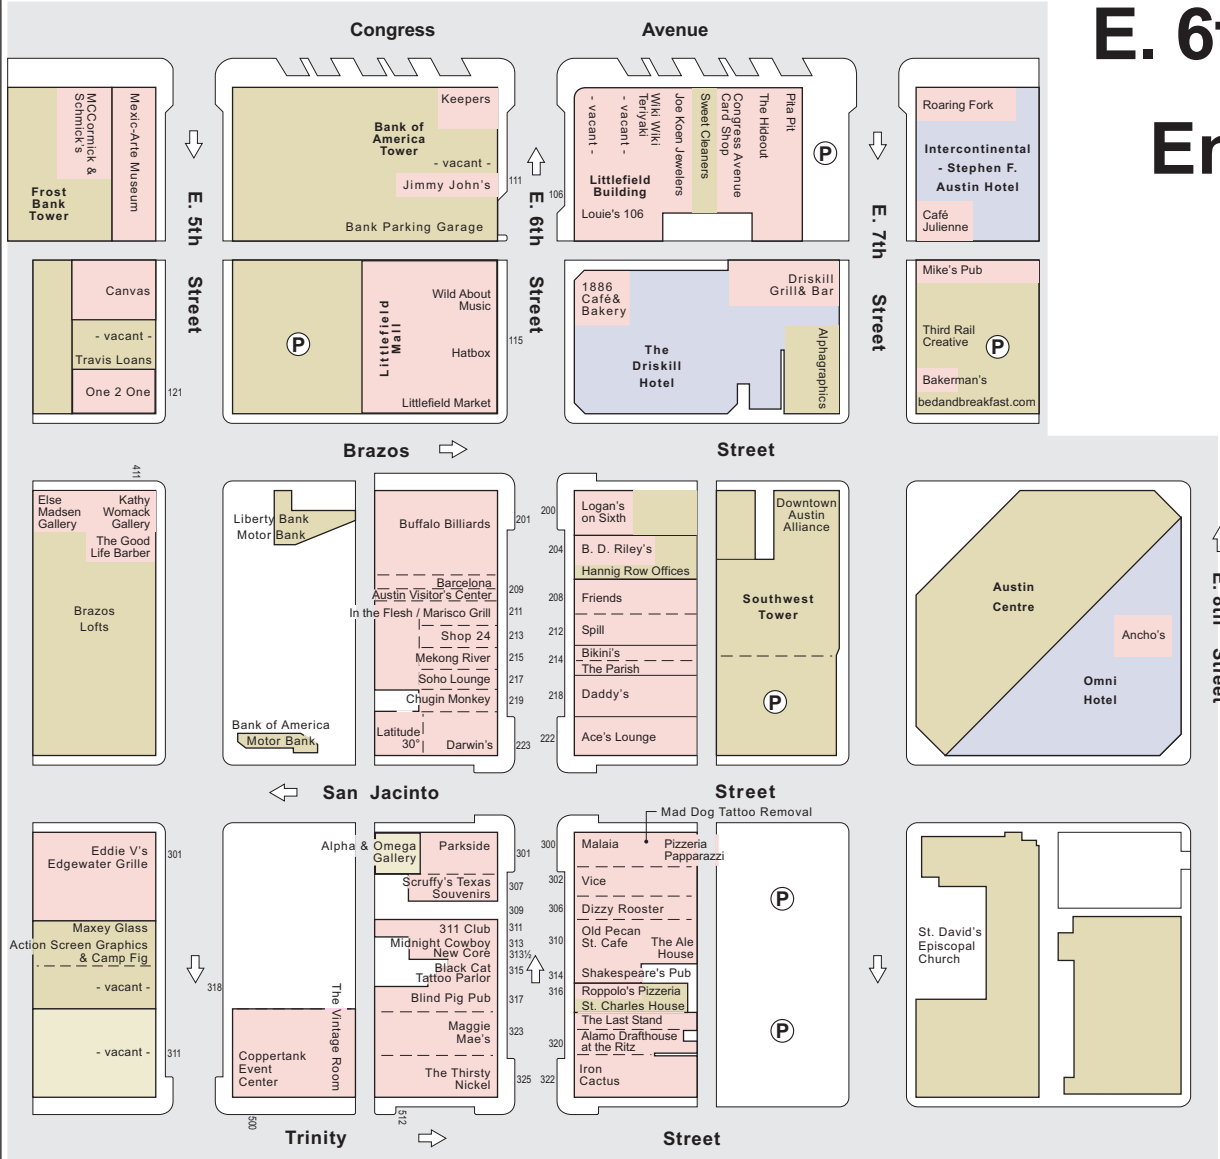

# E. 6th St. & Red River St. Entertainment Areas

- Nightclubs, Restaurants, Museums and Retail
- Hotels
- P Public Parking
- One-Way Street

Revised February 10, 2010

**City of Austin**  
Economic Growth & Redevelopment Services Office

This map has been produced by the City of Austin for the sole purpose of aiding planning decisions and is not warranted for any other use. No warranty is made by the City regarding its accuracy or completeness.