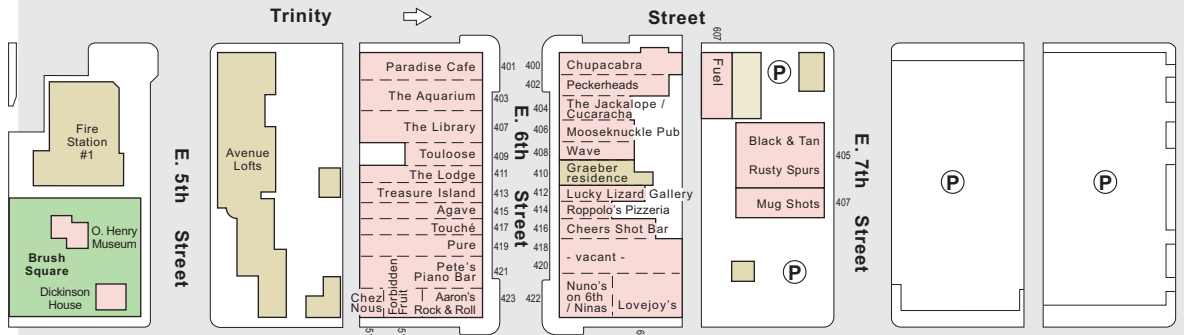

City of Austin
Economic Growth & Redevelopment Services Office